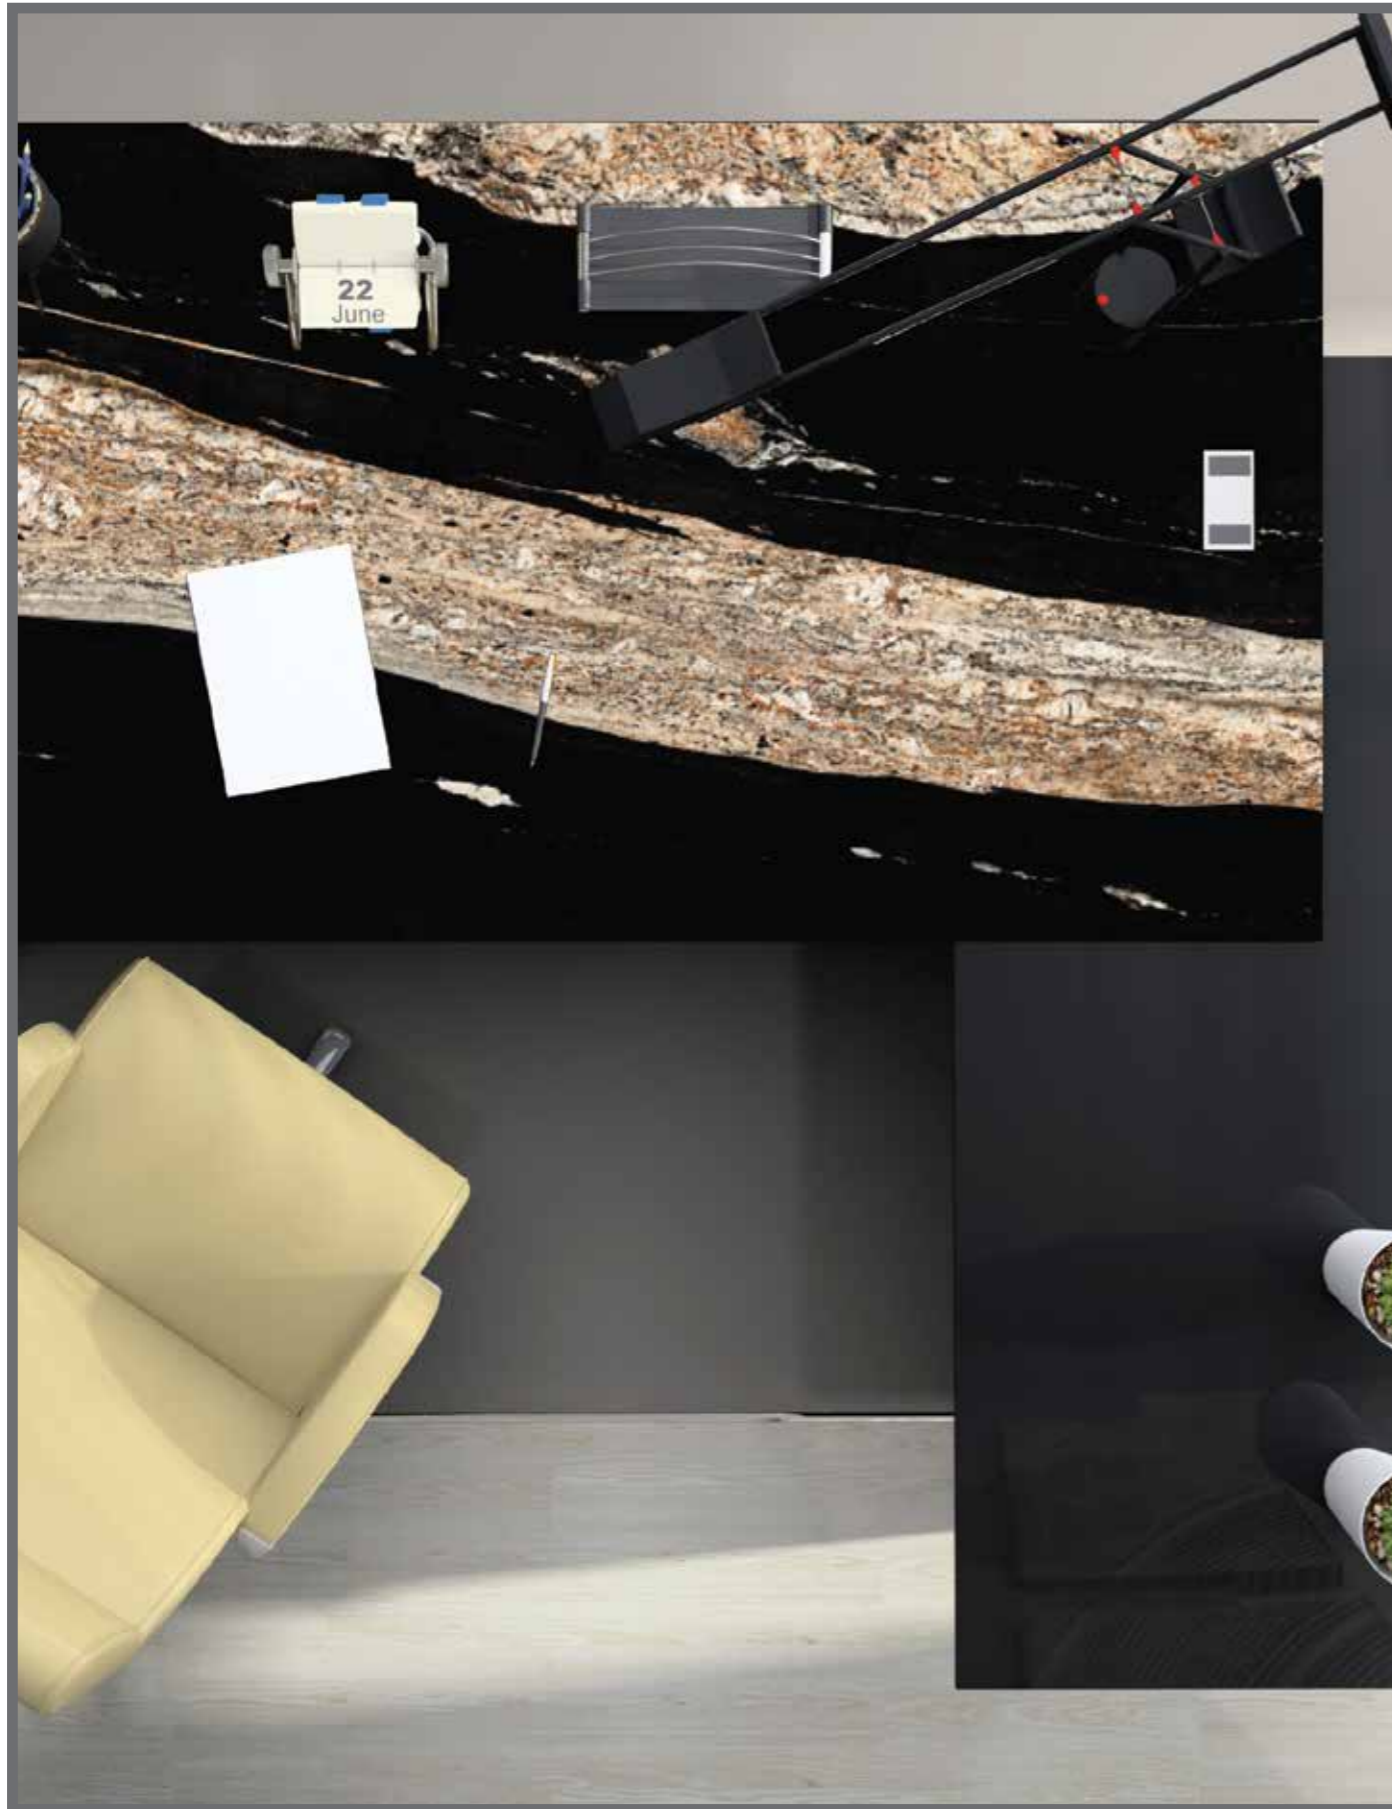

FANTASY BLACK

Slab Size
80X320 cm

Thickness
1.5 cm

Finish
Matt / Glossy

Type
Black Body