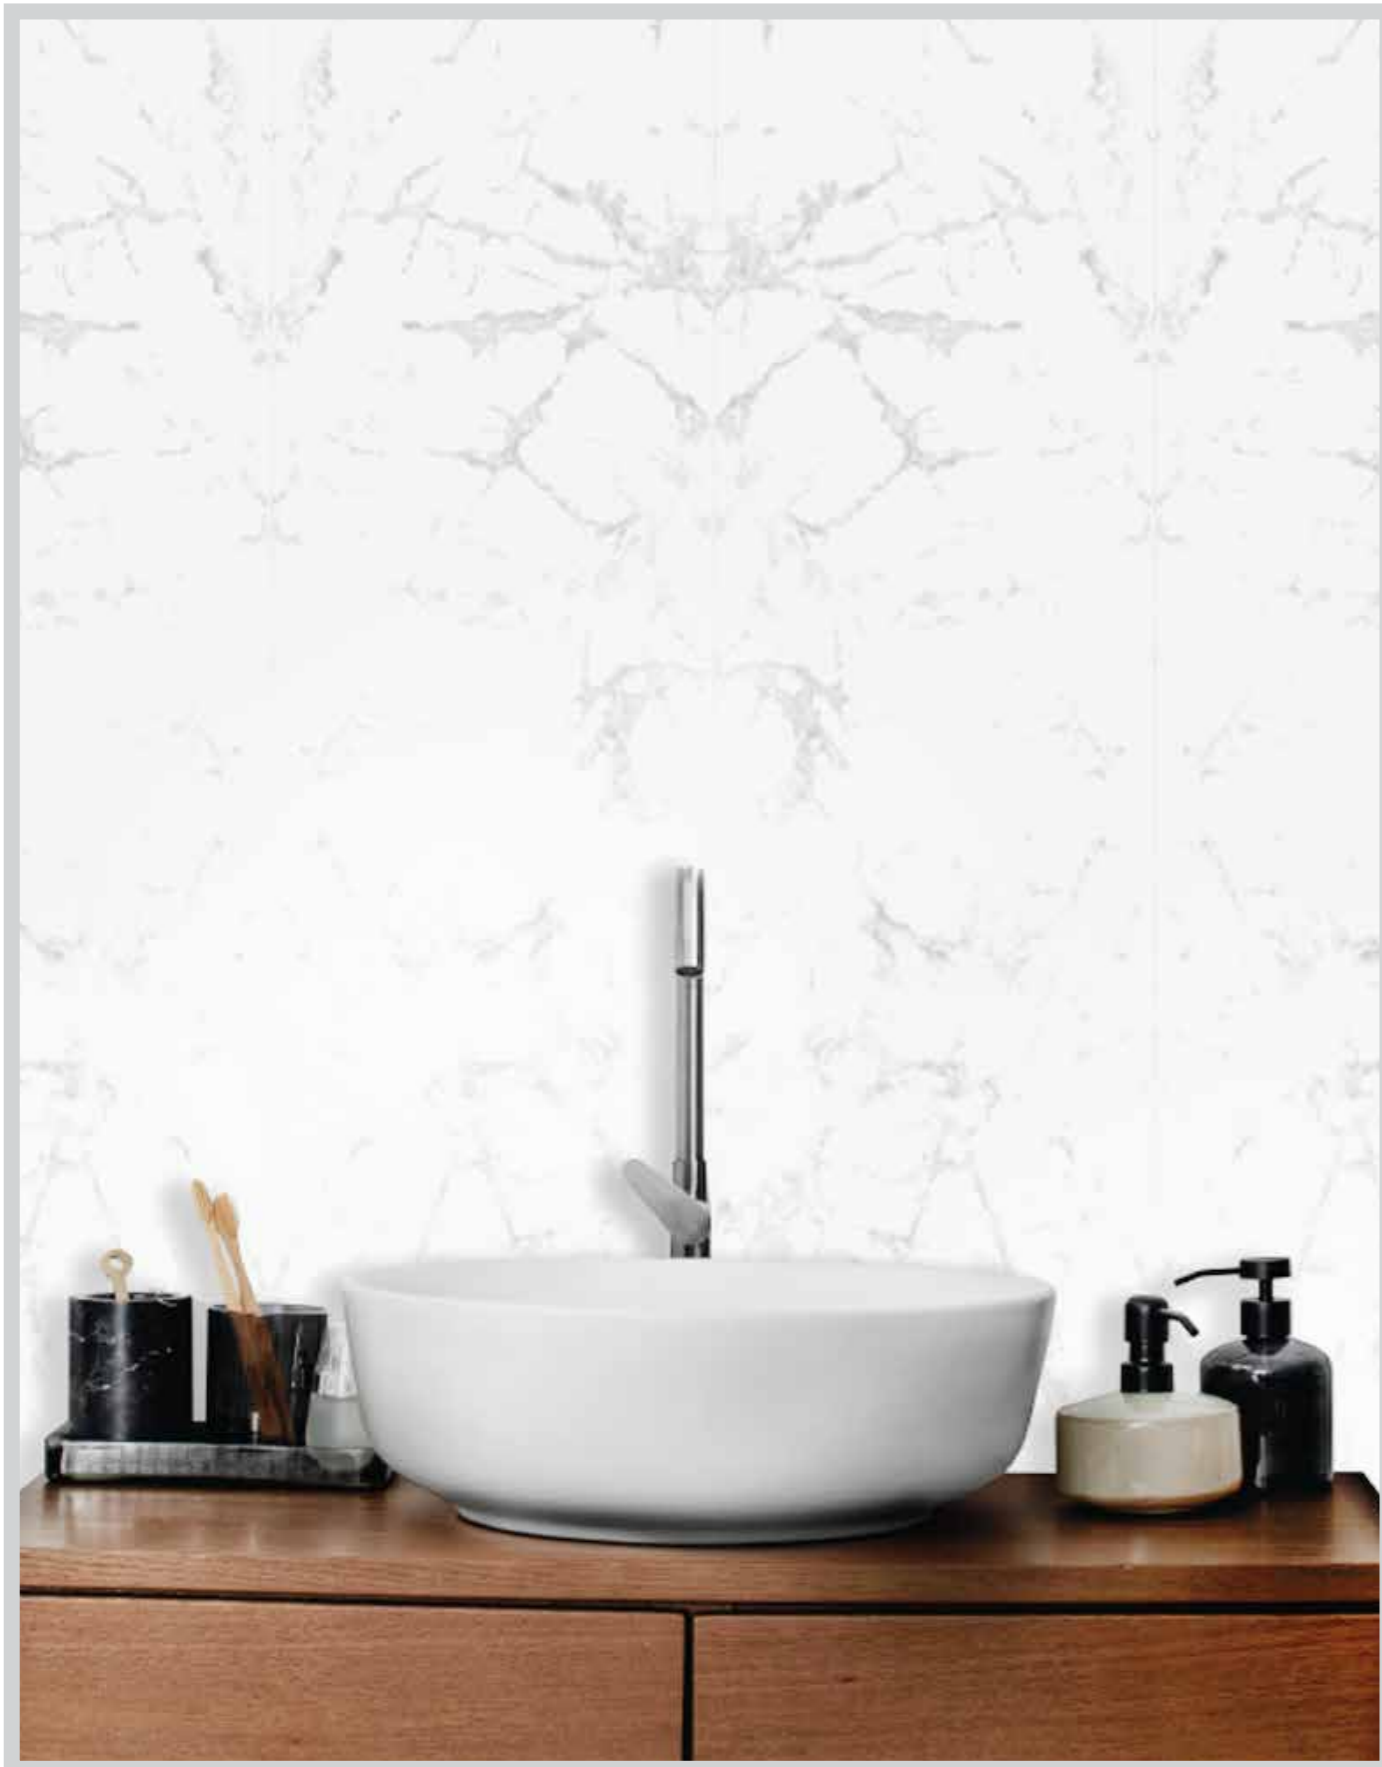

SENSO WHITE LIGHT

Slab Size
80X320 cm

Thickness
1.5 cm

Finish
Matt / Glossy

Type
White Body

(A)

(B)