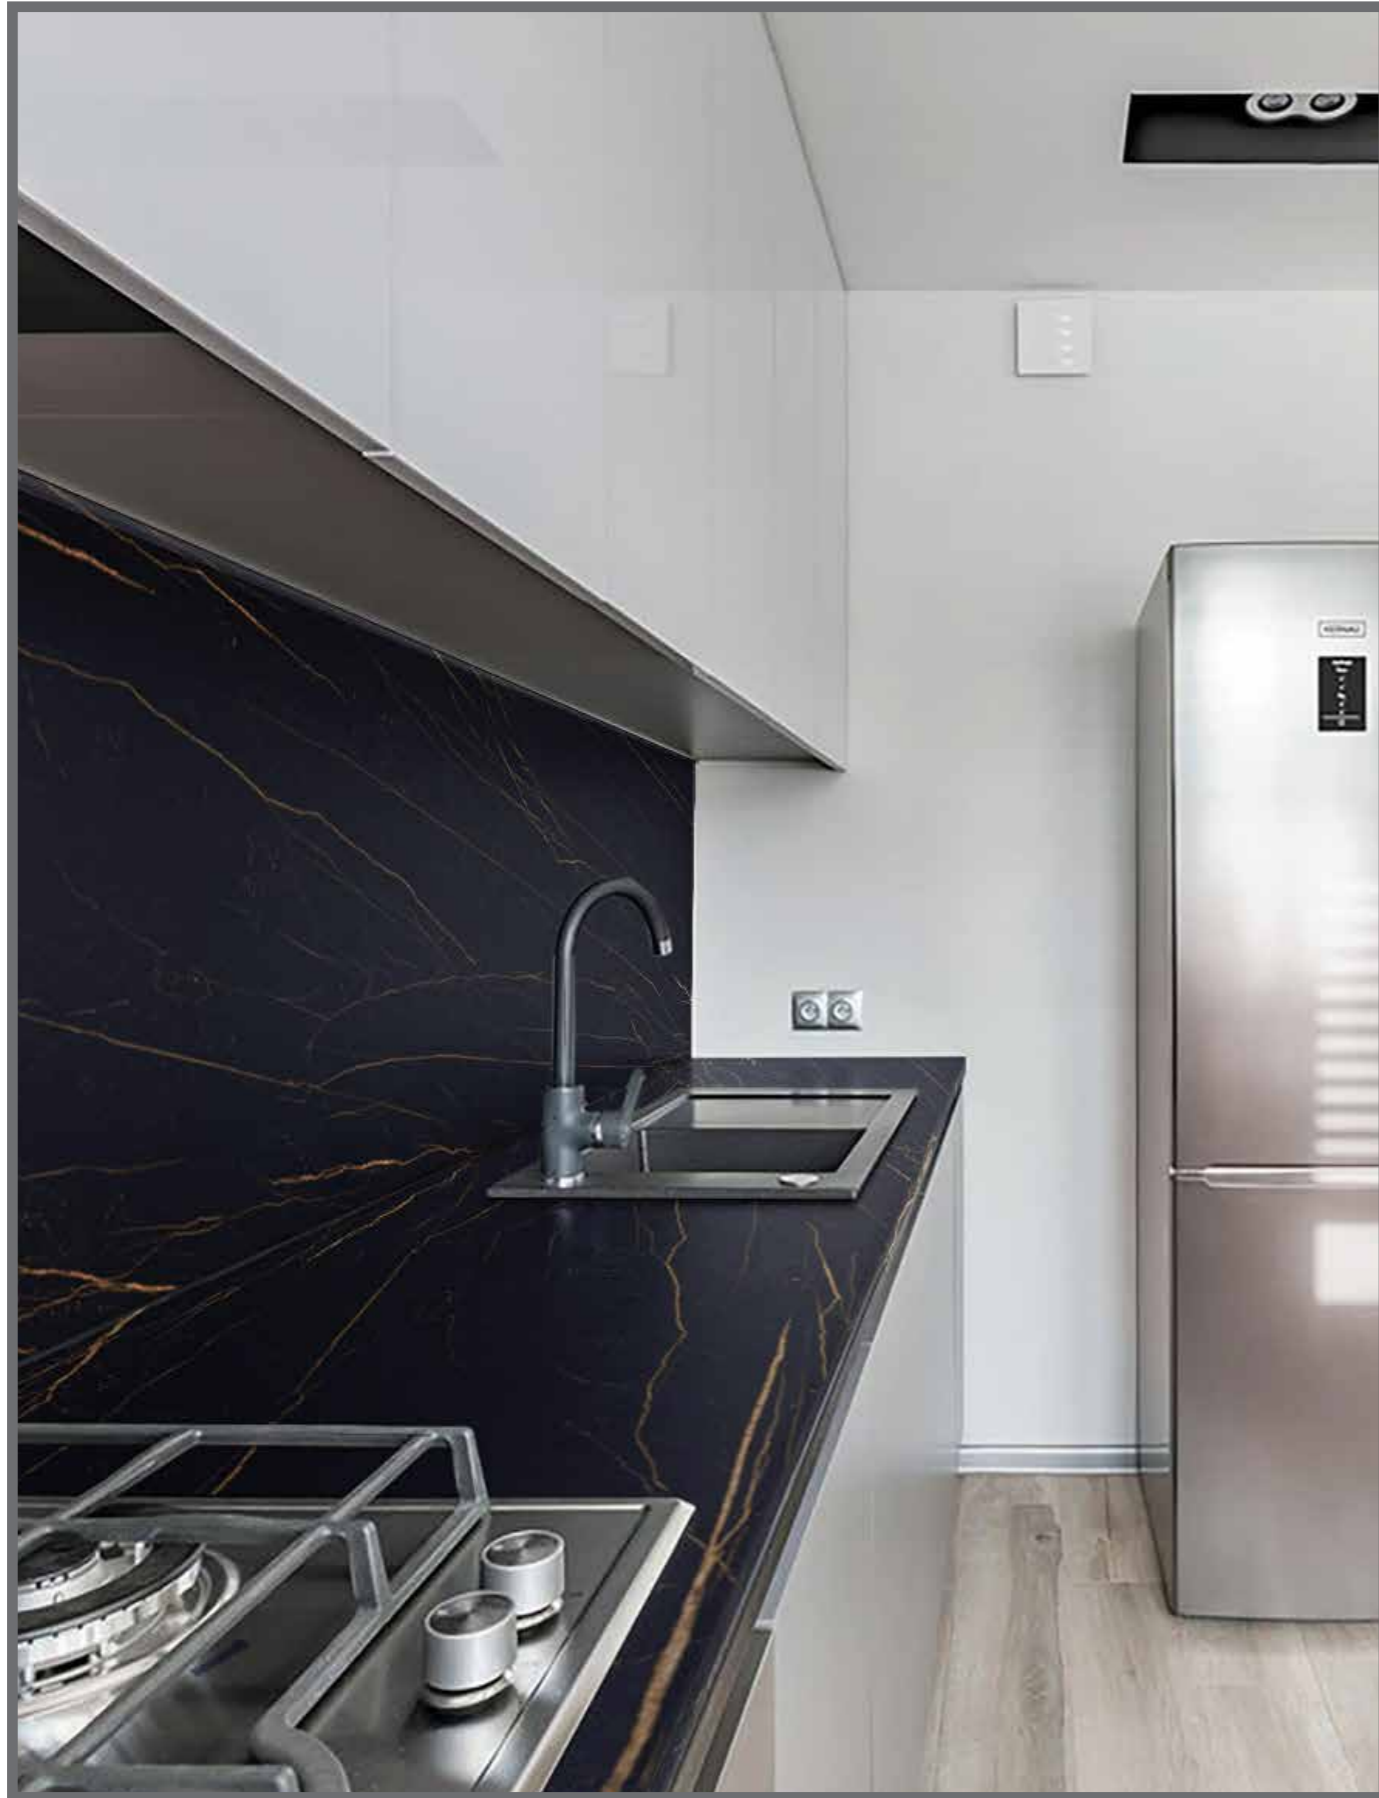

MARQUINA GOLD

Slab Size
80X320 cm

Thickness
1.5 cm

Finish
Matt / Glossy

Type
Black Body

Ⓐ

Ⓑ