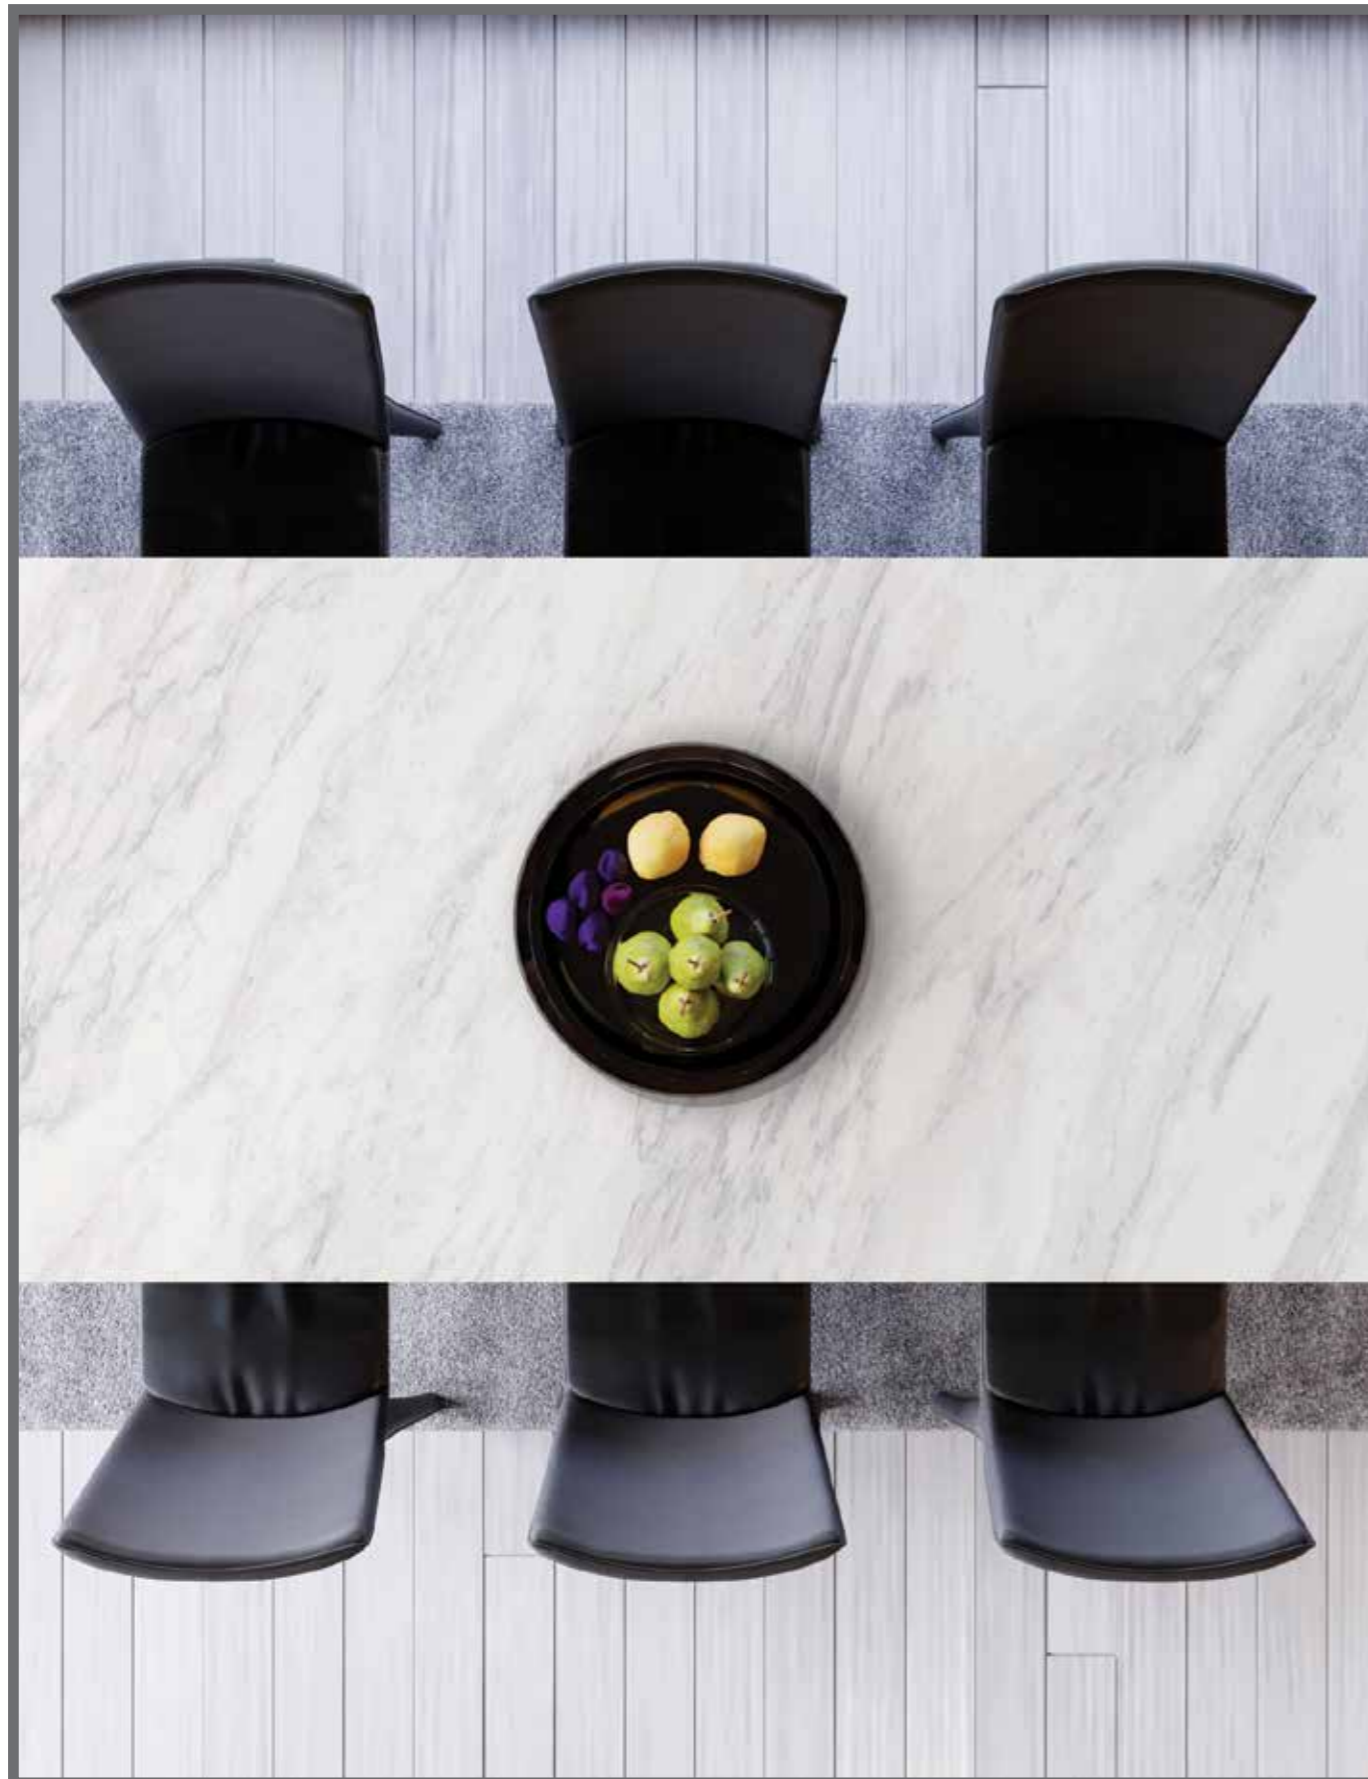

CARRARA

Slab Size
80X320 cm

Thickness
1.5 cm

Finish
Matt / Glossy

Type
White Body

(A)

(B)