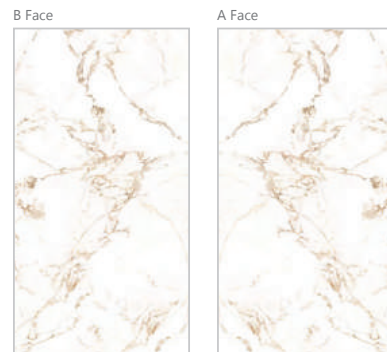

**7025 STATUARIO NORWELL**  
Marble Series

-  320X160 CM
-  1.2 CM
-  LUX
-  RUSTIC MATT

**7035 CALACATTA MACCHIA VECCHIA**  
Marble Series

**7035 CALACATTA  
MACCHIA VECCHIA**  
Marble Series

-  320X160 CM
-  1.2 CM
-  LUX
-  RUSTIC MATT