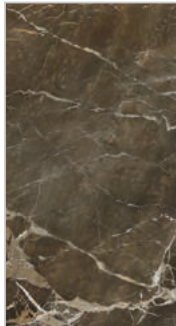

-  320X160 CM
-  1.2 CM
-  LUX
-  RUSTIC MATT

A Face

B Face

**8020 CAMOFLAGUE**  
Ultra Marble Series

-  320X160 CM
-  1.2 CM
-  LUX
-  RUSTIC MATT

A Face

B Face

C Face