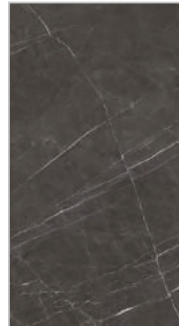

**6040 ASTONIA GREY**  
Marble Series

**6060 PIETRA GREY**  
Marble Series

**6060 PIETRA GREY**  
Marble Series

-  320X160 CM
-  1.2 CM
-  LUX
-  RUSTIC MATT

A Face

B Face

C Face

**6055 DAMASTRA GREY**  
Marble Series