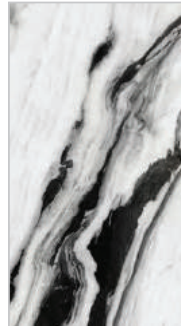

**8000 CALACATTA LUXE**  
Ultra Marble Series

**7030 PANDA**  
Ultra Marble Series

320X160 CM

1.2 CM

LUX

A Face

B Face

**7030 PANDA**  
Ultra Marble Series