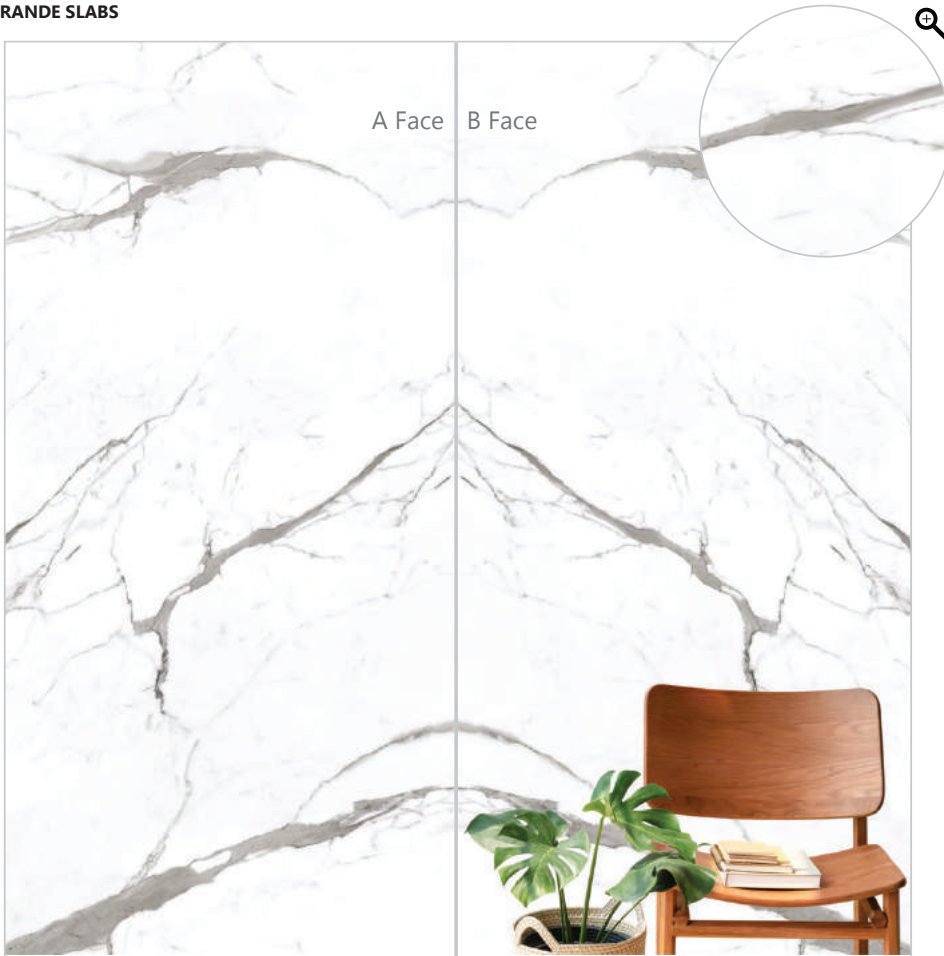

A Face

B Face

C Face

GRANDE SLABS

**7020 APUANE STATUARIO**  
Marble Series

**7020 APUANE STATUARIO**  
Marble Series

-  320X160 CM
-  1.2 CM
-  LUX
-  RUSTIC MATT

**7025 STATUARIO NORWELL**  
Marble Series