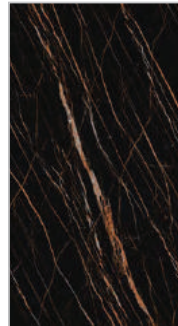

A Face

**6090 GOLDEN NOIR**  
Marble Series

-  320X160 CM
-  1.2 CM
-  LUX
-  ORGATECH

A Face

**6090 GOLDEN NOIR**  
Marble Series

**5000 ALPINE OAK**  
Wood Series

 320X160 CM

 1.2 CM