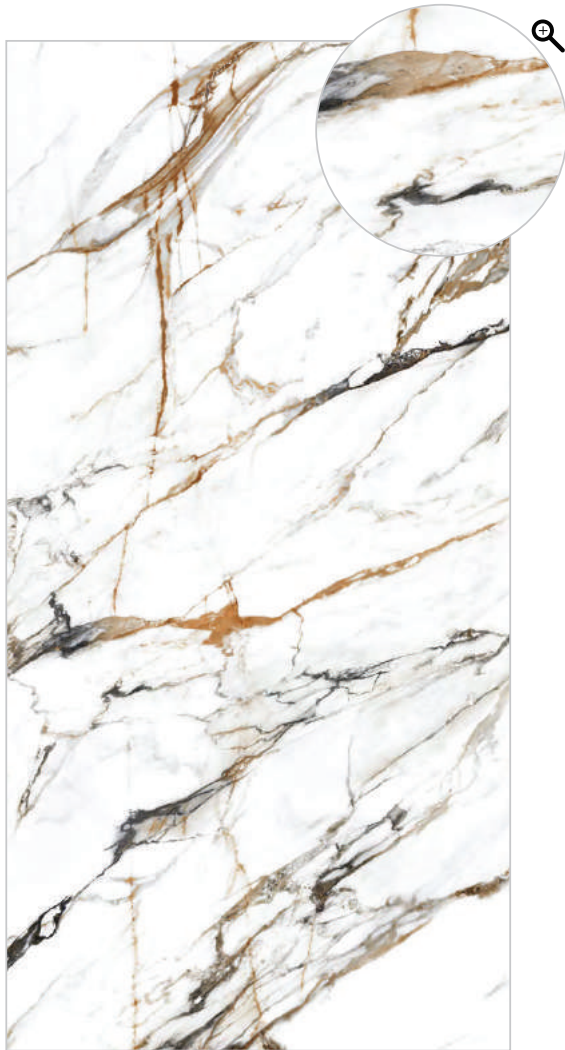

**9010 HONEY ONYX**  
Onyx Series

 320X160 CM

 1.2 CM

 LUX

A Face

B Face

**8000 CALACATTA LUXE**  
Ultra Marble Series

-  320X160 CM
-  1.2 CM
-  LUX
-  RUSTIC MATT