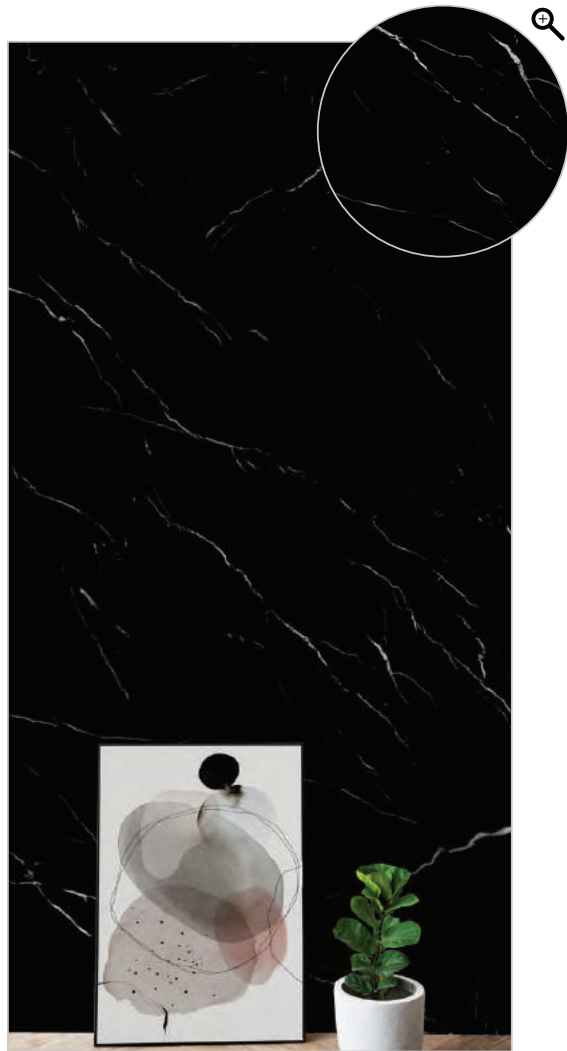

6075 NERO MARQUINA
Marble Series