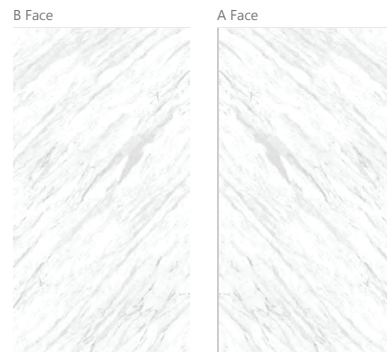

7000 CARRARA
Marble Series

- 320X160 CM
- 1.2 CM
- LUX
- RUSTIC MATT