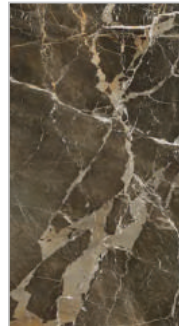

-  320X160 CM
-  1.2 CM
-  LUX
-  RUSTIC MATT

A Face

B Face

**8020 CAMOFLAGUE**  
Ultra Marble Series

-  320X160 CM
-  1.2 CM
-  LUX
-  RUSTIC MATT

A Face

B Face

C Face