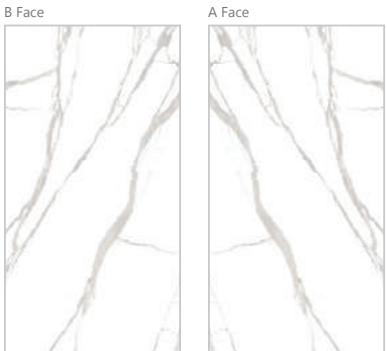

A Face

B Face

C Face

GRANDE SLABS

**7020 APUANE STATUARIO**  
Marble Series

**7020 APUANE STATUARIO**  
Marble Series

-  320X160 CM
-  1.2 CM
-  LUX
-  RUSTIC MATT

**7025 STATUARIO NORWELL**  
Marble Series