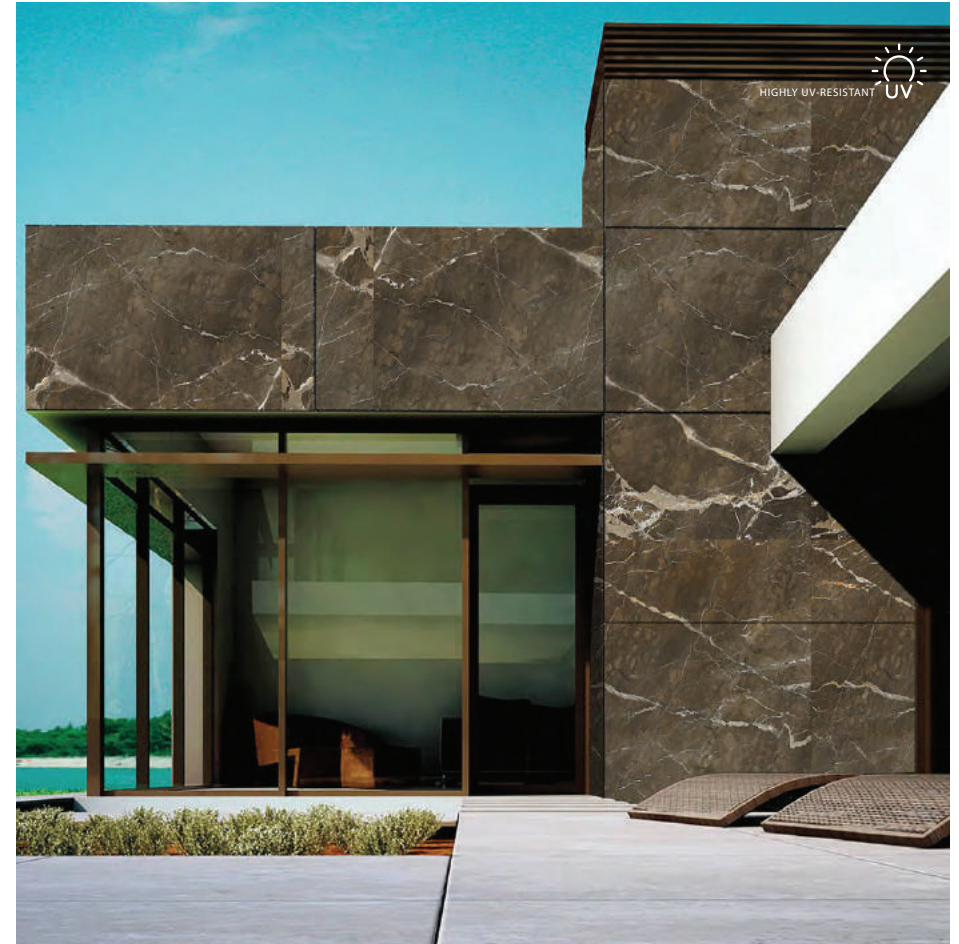

-  320X160 CM
-  1.2 CM
-  LUX
-  RUSTIC MATT

A Face

B Face

**8020 CAMOFLAGUE**  
Ultra Marble Series

-  320X160 CM
-  1.2 CM
-  LUX
-  RUSTIC MATT

A Face

B Face

C Face