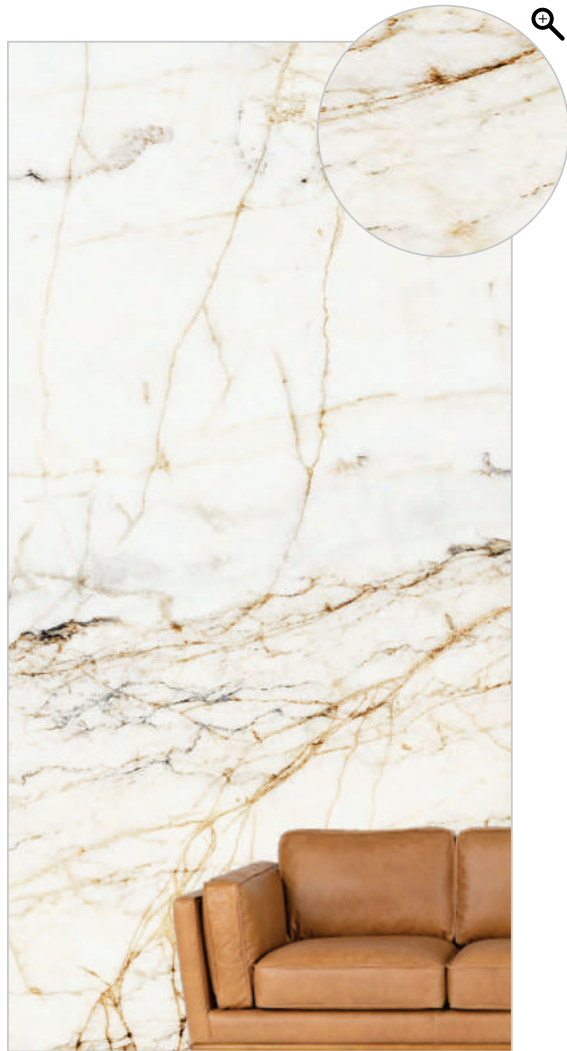

**6014 CALACUTTA LINCOLN**  
Marble Series

-  320X160 CM
-  1.2 CM
-  LUX
-  RUSTIC MATT

A Face

**6015 ARABESCATO**  
Marble Series

-  320X160 CM
-  1.2 CM
-  LUX
-  RUSTIC MATT

A Face

B Face

**6015 ARABESCATO**  
Marble Series  
57