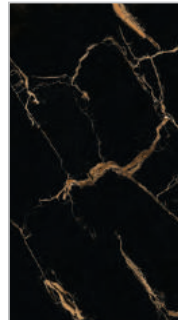

8030 DIOR GOLD
Ultra Marble Series

- 320X160 CM
- 1.2 CM
- LUX
- RUSTIC MATT

A Face

8030 DIOR GOLD
Ultra Marble Series