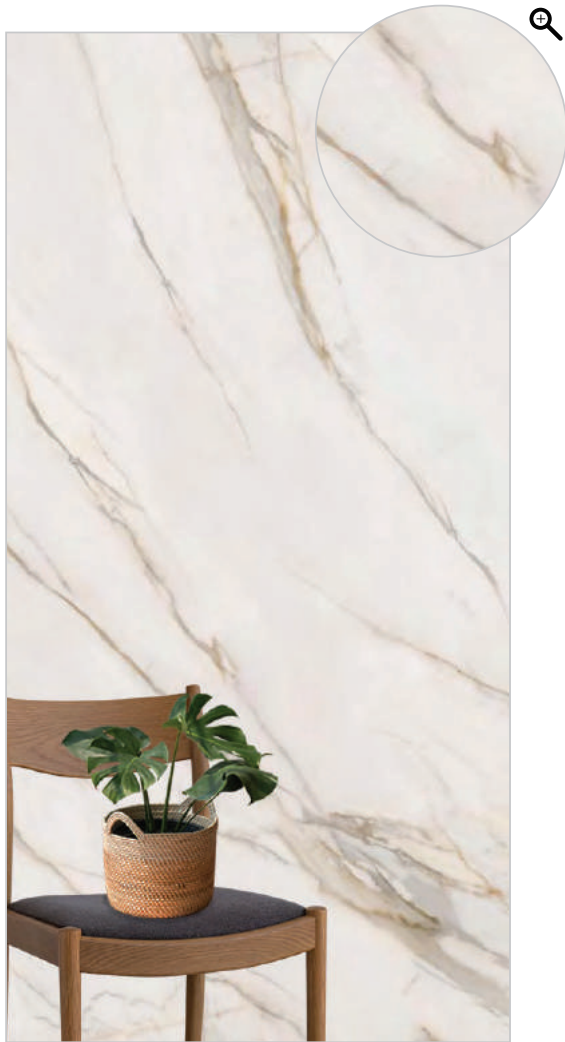

6038 CALACATTA GOLD
Marble Series

320X160 CM

1.2 CM

LUX

RUSTIC MATT

6038 CALACATTA GOLD
Marble Series