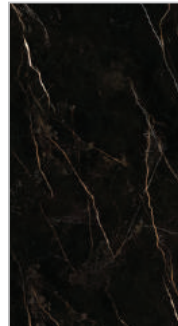

-  320X160 CM
-  1.2 CM
-  LUX
-  ORGATECH

A Face

B Face

C Face

**6080 STRATUM PORTORO**  
Marble Series

**6085 SAINT LAURENT**  
Marble Series

**6085 SAINT LAURENT**  
Marble Series

-  320X160 CM
-  1.2 CM
-  LUX
-  ORGATECH