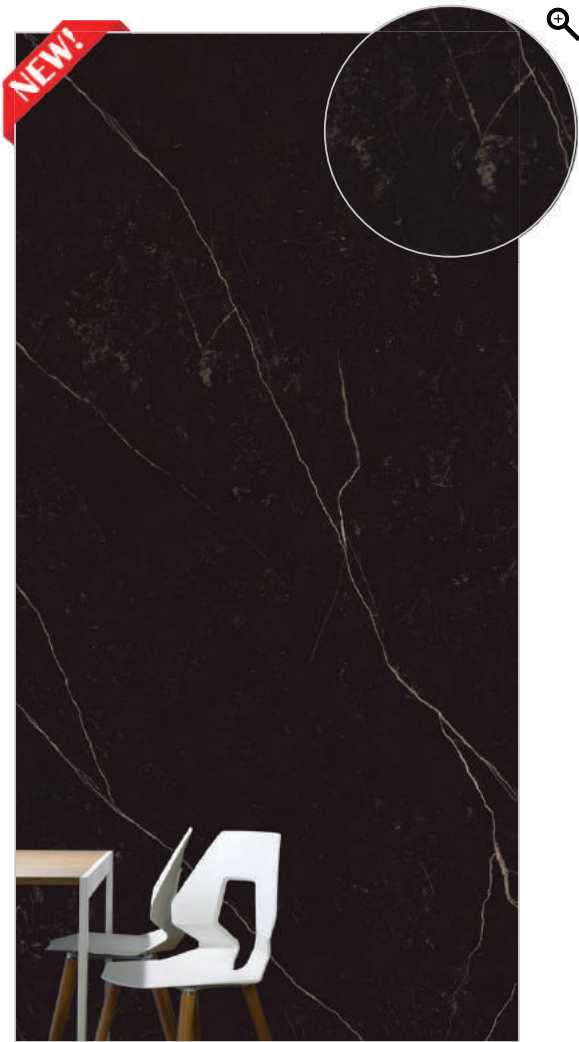

-  320X160 CM
-  1.2 CM
-  LUX
-  RUSTIC MATT

A Face

B Face

C Face

**6055 DAMASTRA GREY**  
Marble Series

**6078 NORIYA**  
Oxido Series

-  320X160 CM
-  1.2 CM
-  LUX
-  ORGATECH

A Face