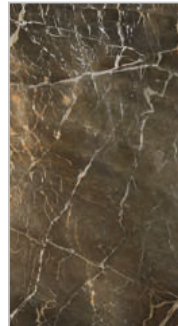

-  320X160 CM
-  1.2 CM
-  LUX
-  RUSTIC MATT

A Face

B Face

**8020 CAMOFLAGUE**  
Ultra Marble Series

-  320X160 CM
-  1.2 CM
-  LUX
-  RUSTIC MATT

A Face

B Face

C Face