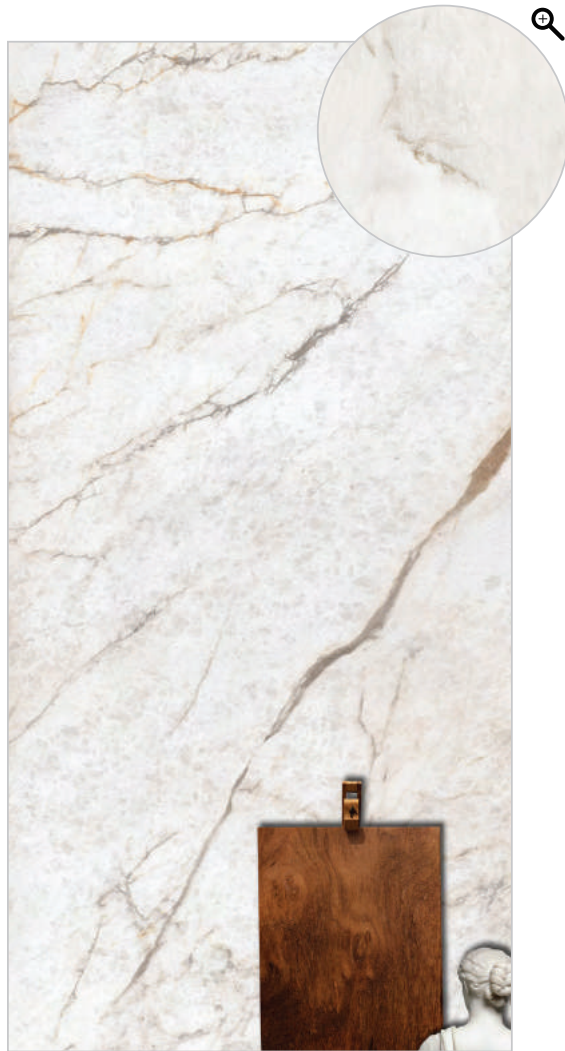

A Face

B Face

C Face

**6025 CALACUTTA BIANCO ORO**  
Marble Series

**6030 MONT BLANC**  
Marble Series

-  320X160 CM
-  1.2 CM
-  LUX
-  RUSTIC MATT

A Face

**6030 MONT BLANC**  
Marble Series