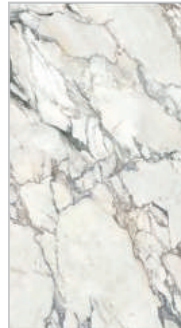

**6014 CALACUTTA LINCOLN**  
Marble Series

-  320X160 CM
-  1.2 CM
-  LUX
-  RUSTIC MATT

A Face

**6015 ARABESCATO**  
Marble Series

-  320X160 CM
-  1.2 CM
-  LUX
-  RUSTIC MATT

A Face

B Face

**6015 ARABESCATO**  
Marble Series  
57