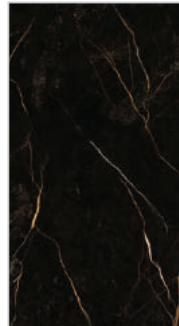

6080 STRATUM PORTORO
Marble Series

- 320X160 CM
- 1.2 CM
- LUX
- ORGATECH

B Face

6080 STRATUM PORTORO
Marble Series